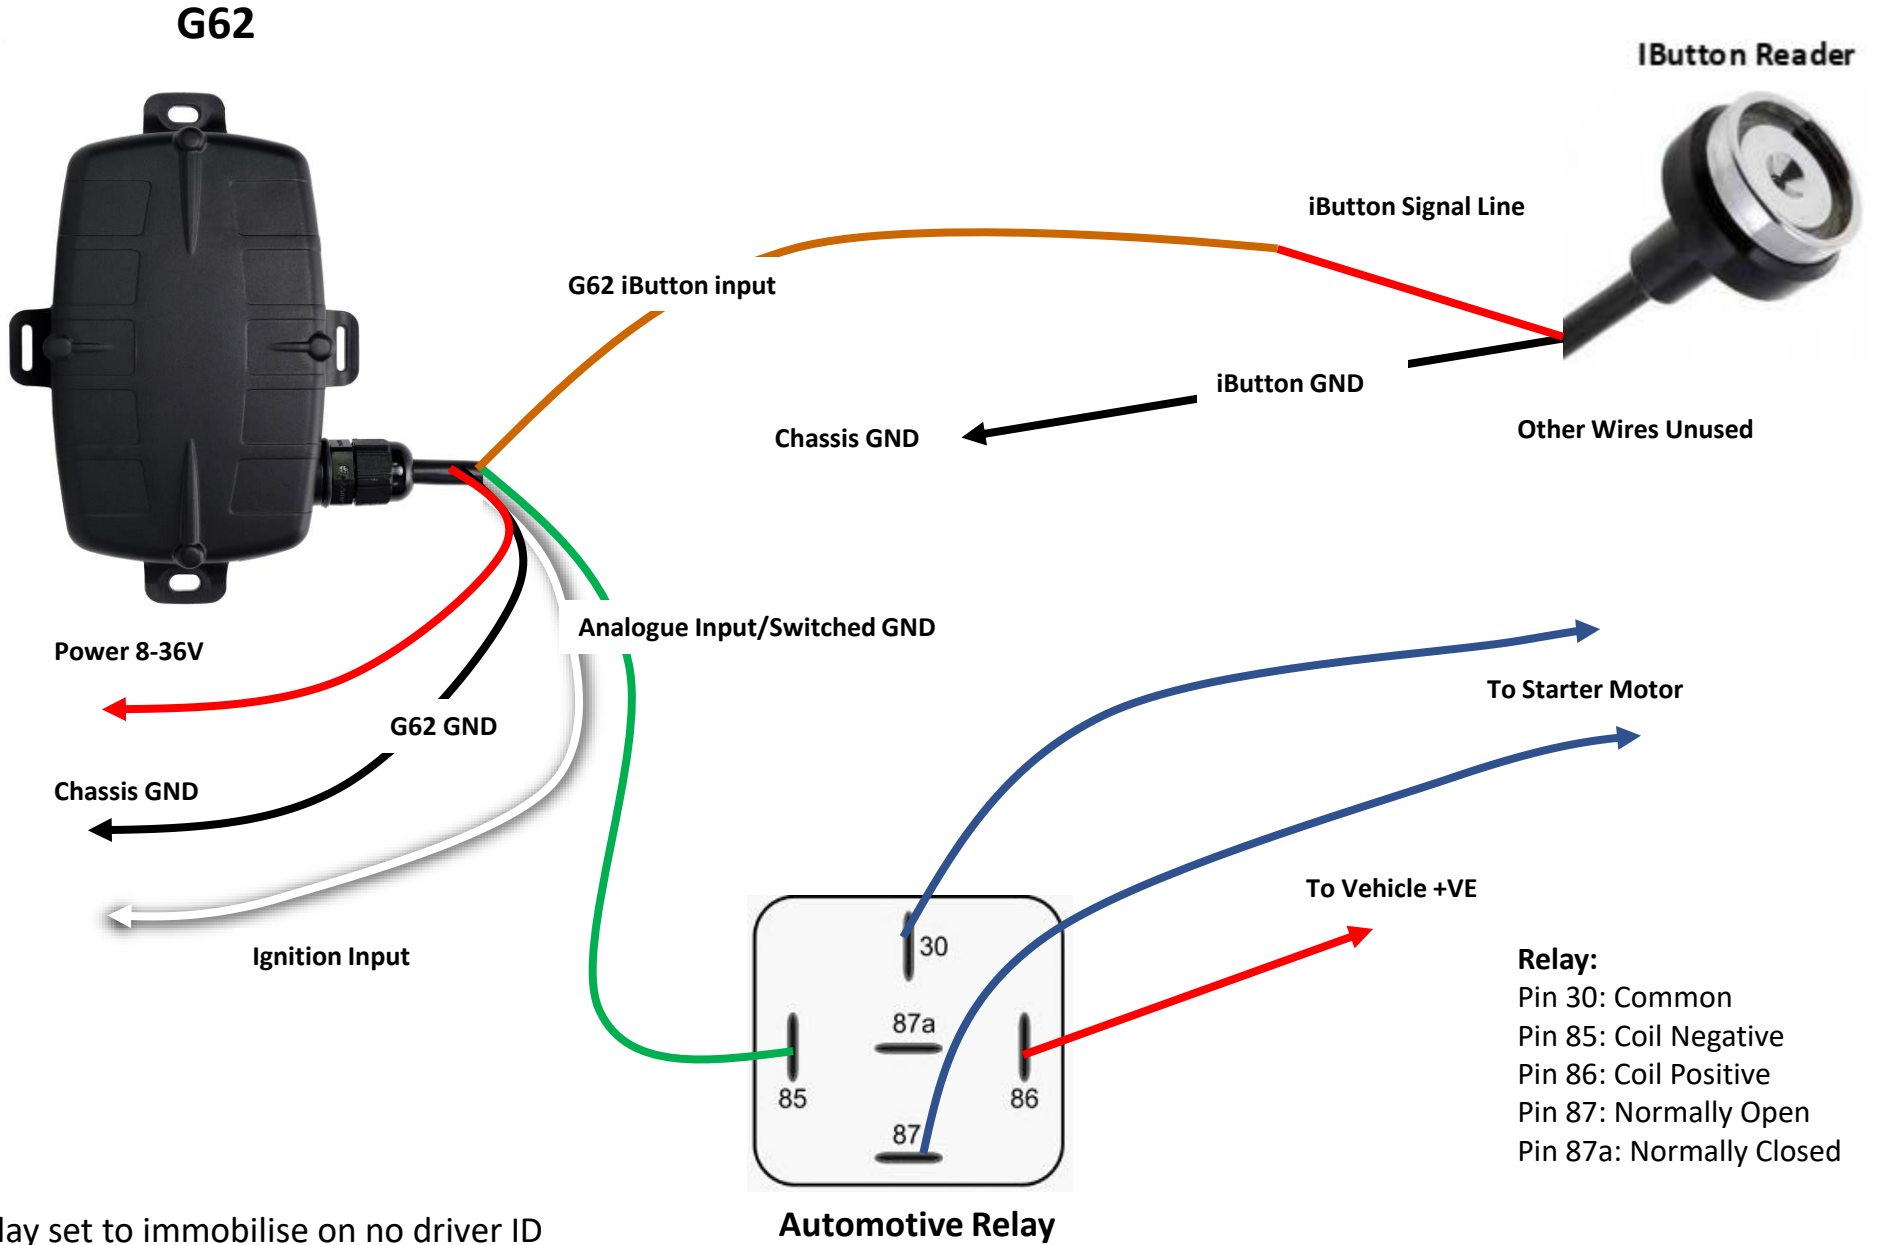

G62 Wiring Diagram

Relay set to immobilise on no driver ID